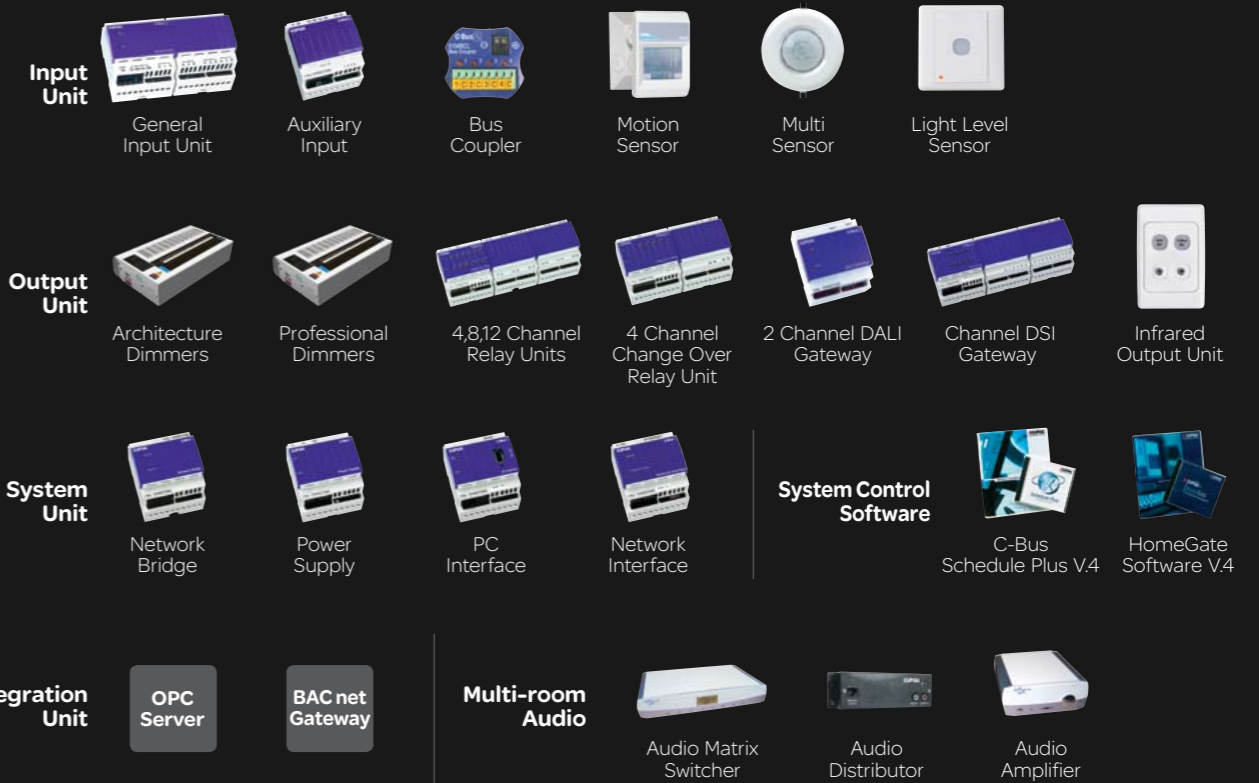

Extra-Low-Voltage

ULTI ELV+

Wireless

Back-end System

C-Bus Wireless System

Security System

Interoperable across all systems

C-Bus System - Lighting Control & Home Entertainment

Any Hotel Management System

Mechanical switches and sockets

Switch

- 110V 1 / 2 / 4 Gang 2 Way 16AX "i.m.press" Switch
- 250V 1 / 2 / 4 Gang 1 Way 16AX "i.m.press" Switch
- 250V 1 / 2 / 4 Gang 2 Way 16AX "i.m.press" Switch
- 250V 1 Gang 4A Bell Press Switch
- 250V 1 Gang 20A "i.m.press" Double Pole Switch with Pilot Light

Colour Options

- Crystal Glass
- Pearl White
- Brushed Silver
- Champagne Gold

Integrated automation

Input Unit

- 2 / 4 / 6 Button "C-Bus" Key Input
- 4 / 5 Button DLT Key Input
- Colour Touch Screen
- Black & White Touch Screen

1 / 2 / 4 Gang 12VDC Momentary Switch
Keycard Switch 220V

Courtesy and Control Panel

External, "Do Not Disturb / Please Clean Up" Internal
Control Switch
Bedside Panel

Socket

16A TruGlobal Socket
Universal Shaver Socket, 100/240VAC