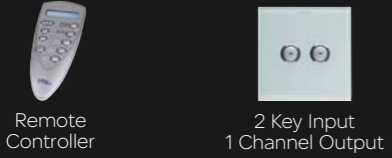

ULTI Architecture

Interoperable

ULTI C-Bus Wireless

ULTI C-Bus Wired

Lighting Control

ULTI EZinstall

Electro-Mechanical

ULTI i.m.press

1 / 2 / 4 Gang 12VDC Momentary Switch
Keycard Switch 220V

Courtesy and Control Panel

External, "Do Not Disturb / Please Clean Up" Internal
Control Switch
Bedside Panel

Socket

16A TruGlobal Socket
Universal Shaver Socket, 100/240VAC