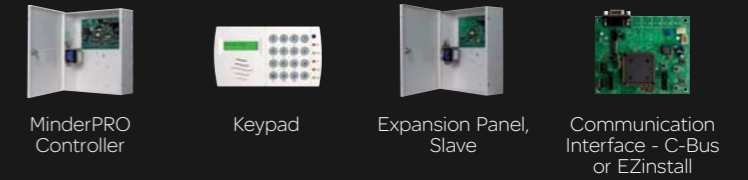

ULTI Architecture

Interoperable

ULTI C-Bus Wireless

ULTI C-Bus Wired

Lighting Control

ULTI EZinstall

Electro-Mechanical

ULTI i.m.press

Extra-Low-Voltage

ULTI ELV+

Wireless

Back-end System

C-Bus Wireless System

Security System

Interoperable across all systems

C-Bus System - Lighting Control & Home Entertainment

Any Hotel Management System

Mechanical switches and sockets

Switch

- 110V 1 / 2 / 4 Gang 2 Way 16AX "i.m.press" Switch
- 250V 1 / 2 / 4 Gang 1 Way 16AX "i.m.press" Switch
- 250V 1 / 2 / 4 Gang 2 Way 16AX "i.m.press" Switch
- 250V 1 Gang 4A Bell Press Switch
- 250V 1 Gang 20A "i.m.press" Double Pole Switch with Pilot Light

A-Format Switches

- 1 / 2 / 4 Gang 1 Way 16AX "i.m.press" Switch
- 1 / 2 Gang 2 Way 16AX "i.m.press" Switch

Other

- 1 Gang Blank Plate

Socket

- 110V 1 Gang 15A 3 pin Socket
- 250V 1 Gang 13A BS Socket
- 250V Twin Gang 13A BS Socket
- 250V 1 Gang 13A Switched BS Socket
- 250V Twin Gang 13A Switched BS Socket
- 250V 1 Gang 2 pin 10A Socket
- 250V 1 Gang 2 x 2 pin 10A Socket
- 250V 1 Gang 2 / 3 pin 10A Socket
- 250V 1 Gang 3 pin 10A Socket
- 250V 1 Gang 3 pin 16A Socket
- 250V 1 Gang 6A 3 pin Universal Switched Socket
- 250V 1 Gang 6-16A Switched Socket
- 250V 1 Gang 5A Switched Socket
- 250V 1 Gang 15A Switched Socket
- 250V 1 Gang 16A Schuko Socket